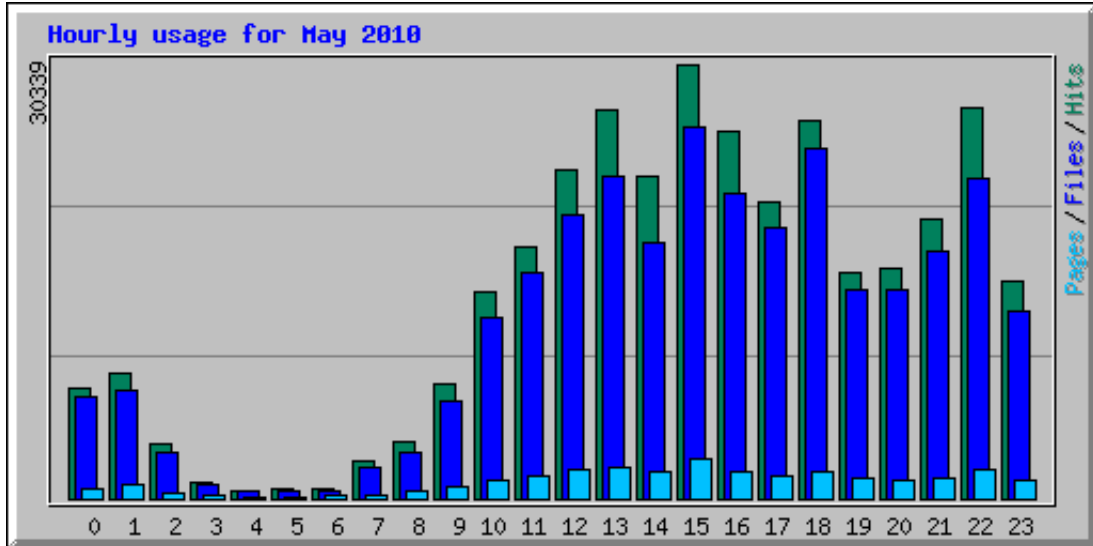

Usage Statistics for gsva.nl - May 2010

25	16816	4.96%	13207	4.50%	1145	3.97%	183	3.47%	125	10.33%	83486	4.33%
26	14915	4.40%	13505	4.60%	1040	3.60%	193	3.66%	129	10.66%	73045	3.79%
27	13837	4.08%	12387	4.22%	810	2.81%	179	3.39%	122	10.08%	89240	4.63%
28	14763	4.35%	12071	4.11%	1044	3.62%	167	3.17%	111	9.17%	111058	5.76%
29	7427	2.19%	6256	2.13%	903	3.13%	163	3.09%	107	8.84%	40577	2.11%
30	6169	1.82%	5322	1.81%	674	2.34%	140	2.65%	107	8.84%	32794	1.70%
31	16132	4.76%	13619	4.64%	1199	4.15%	190	3.60%	127	10.50%	86311	4.48%

Hourly Statistics for May 2010												
Hour	Hits			Files			Pages			KBytes		
	Avg	Total		Avg	Total		Avg	Total		Avg	Total	
0	250	7766	2.29%	230	7138	2.43%	21	679	2.35%	1272	39428	2.05%
1	283	8777	2.59%	245	7607	2.59%	30	957	3.32%	1457	45155	2.34%
2	122	3805	1.12%	103	3218	1.10%	13	421	1.46%	756	23435	1.22%
3	37	1155	0.34%	33	1034	0.35%	6	198	0.69%	234	7266	0.38%
4	18	560	0.17%	17	534	0.18%	3	103	0.36%	104	3225	0.17%
5	20	635	0.19%	18	582	0.20%	4	132	0.46%	114	3544	0.18%
6	20	629	0.19%	17	551	0.19%	5	174	0.60%	122	3770	0.20%
7	86	2670	0.79%	69	2165	0.74%	8	257	0.89%	427	13240	0.69%
8	126	3936	1.16%	104	3240	1.10%	15	475	1.65%	603	18708	0.97%
9	255	7922	2.34%	217	6750	2.30%	27	856	2.97%	1357	42068	2.18%
10	466	14451	4.26%	406	12587	4.28%	42	1314	4.55%	2256	69937	3.63%
11	564	17495	5.16%	510	15821	5.39%	52	1614	5.59%	3102	96150	4.99%
12	738	22880	6.74%	639	19830	6.75%	64	2013	6.97%	3834	118858	6.17%
13	877	27193	8.02%	725	22480	7.65%	70	2187	7.58%	4492	139266	7.23%
14	726	22519	6.64%	574	17804	6.06%	61	1911	6.62%	3958	122685	6.37%
15	978	30339	8.94%	837	25948	8.83%	90	2798	9.69%	6943	215244	11.17%
16	826	25609	7.55%	687	21317	7.26%	62	1930	6.69%	4232	131200	6.81%
17	669	20753	6.12%	611	18966	6.46%	51	1610	5.58%	3504	108627	5.64%
18	851	26410	7.78%	789	24462	8.33%	59	1854	6.42%	6669	206752	10.73%
19	510	15832	4.67%	469	14550	4.95%	45	1401	4.85%	2742	85002	4.41%
20	518	16075	4.74%	471	14624	4.98%	40	1265	4.38%	2713	84099	4.36%